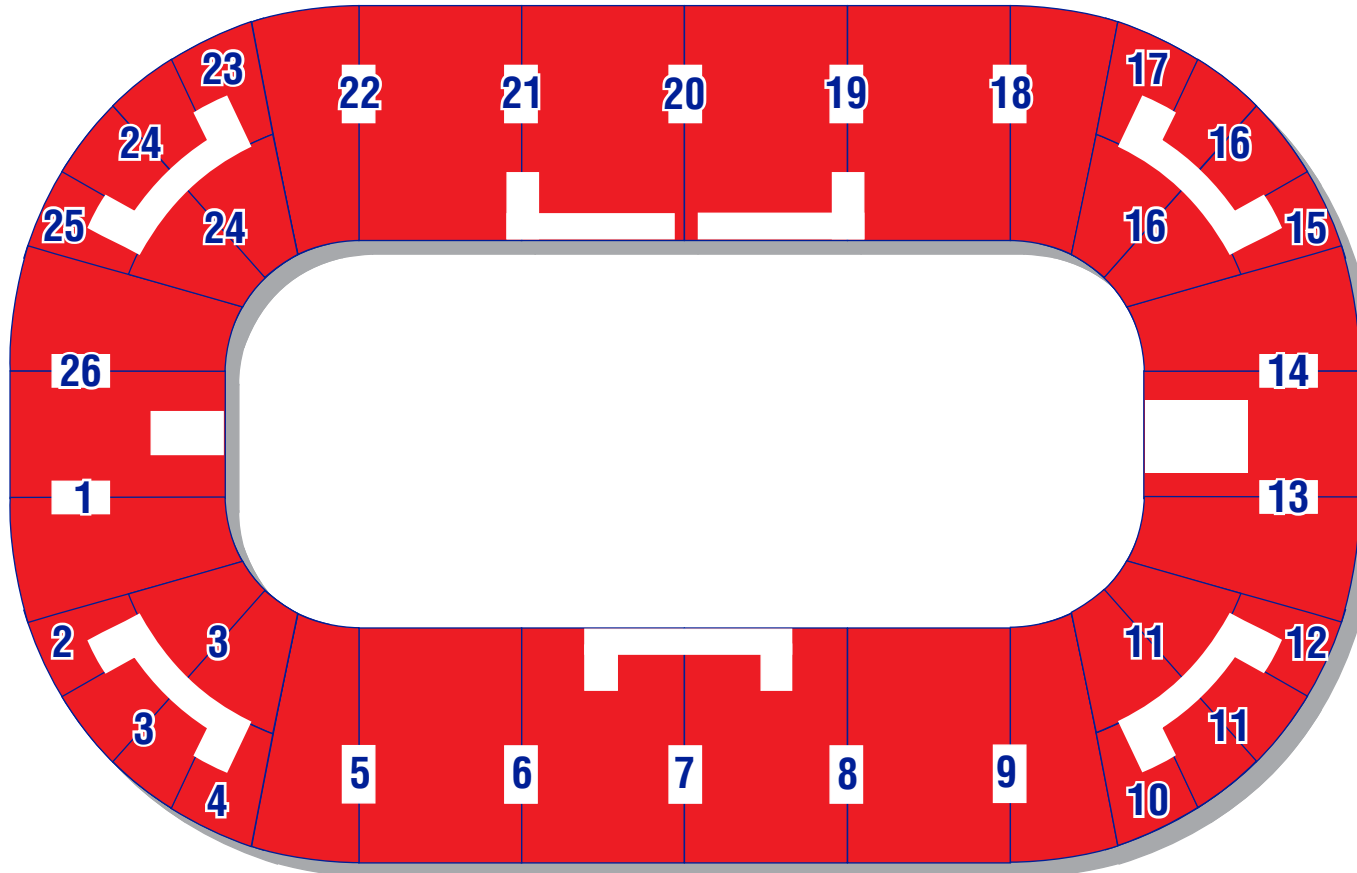

CANADA VS CUBA VOLLEYBALL GAME TUESDAY, AUGUST 24/10 @ 7:30PM

5500 Rose Cherry Place, Mississauga, ON L4Z 4B6
905-502-9100

MAIN ENTRANCE

**ALL TICKETS
\$21.50
(taxes
included).**

Regular Box Office Hours

Monday to Friday
9:00 am to 5:00 pm