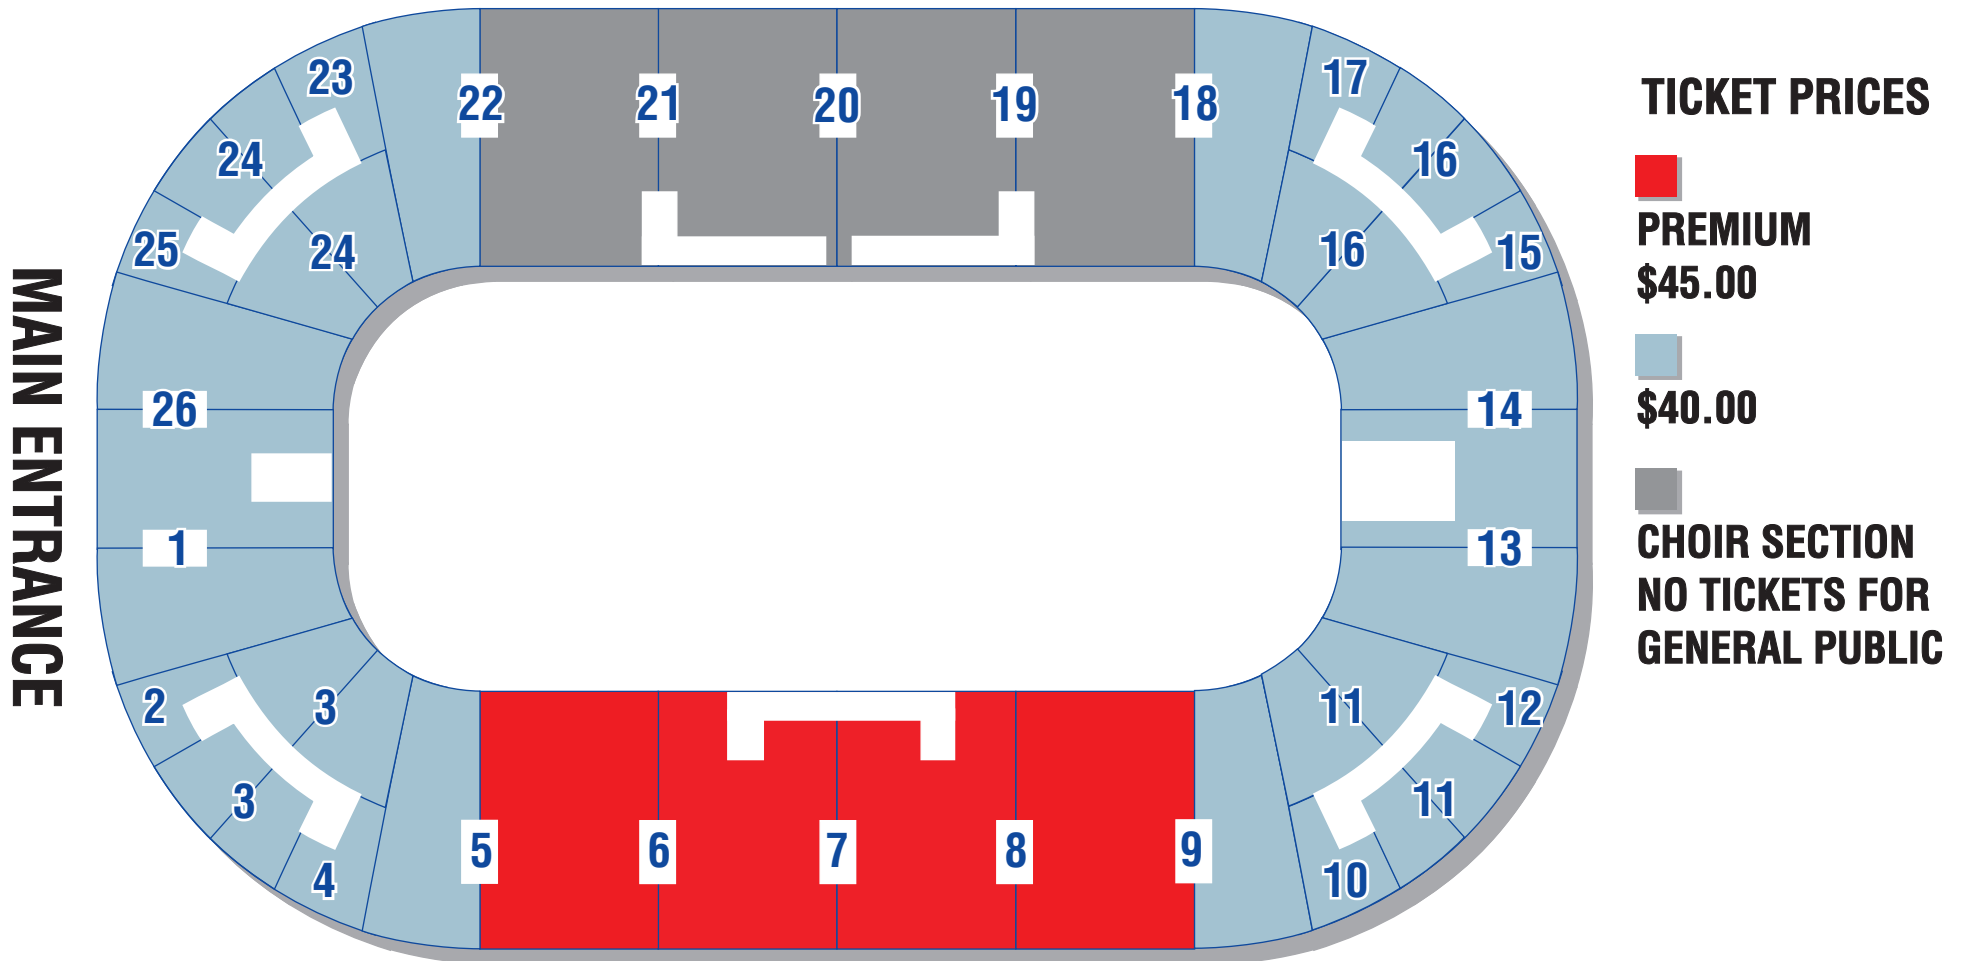

**I AM THE SONG, LITHUANIAN SONG FESTIVAL
JULY 4TH - 2010 (2:00 pm)**

5500 Rose Cherry Place, Mississauga, ON L4Z 4B6 905-502-9100

Regular Box Office Hours

Monday to Friday
9:00 am to 5:00 pm

Weekends and Holidays