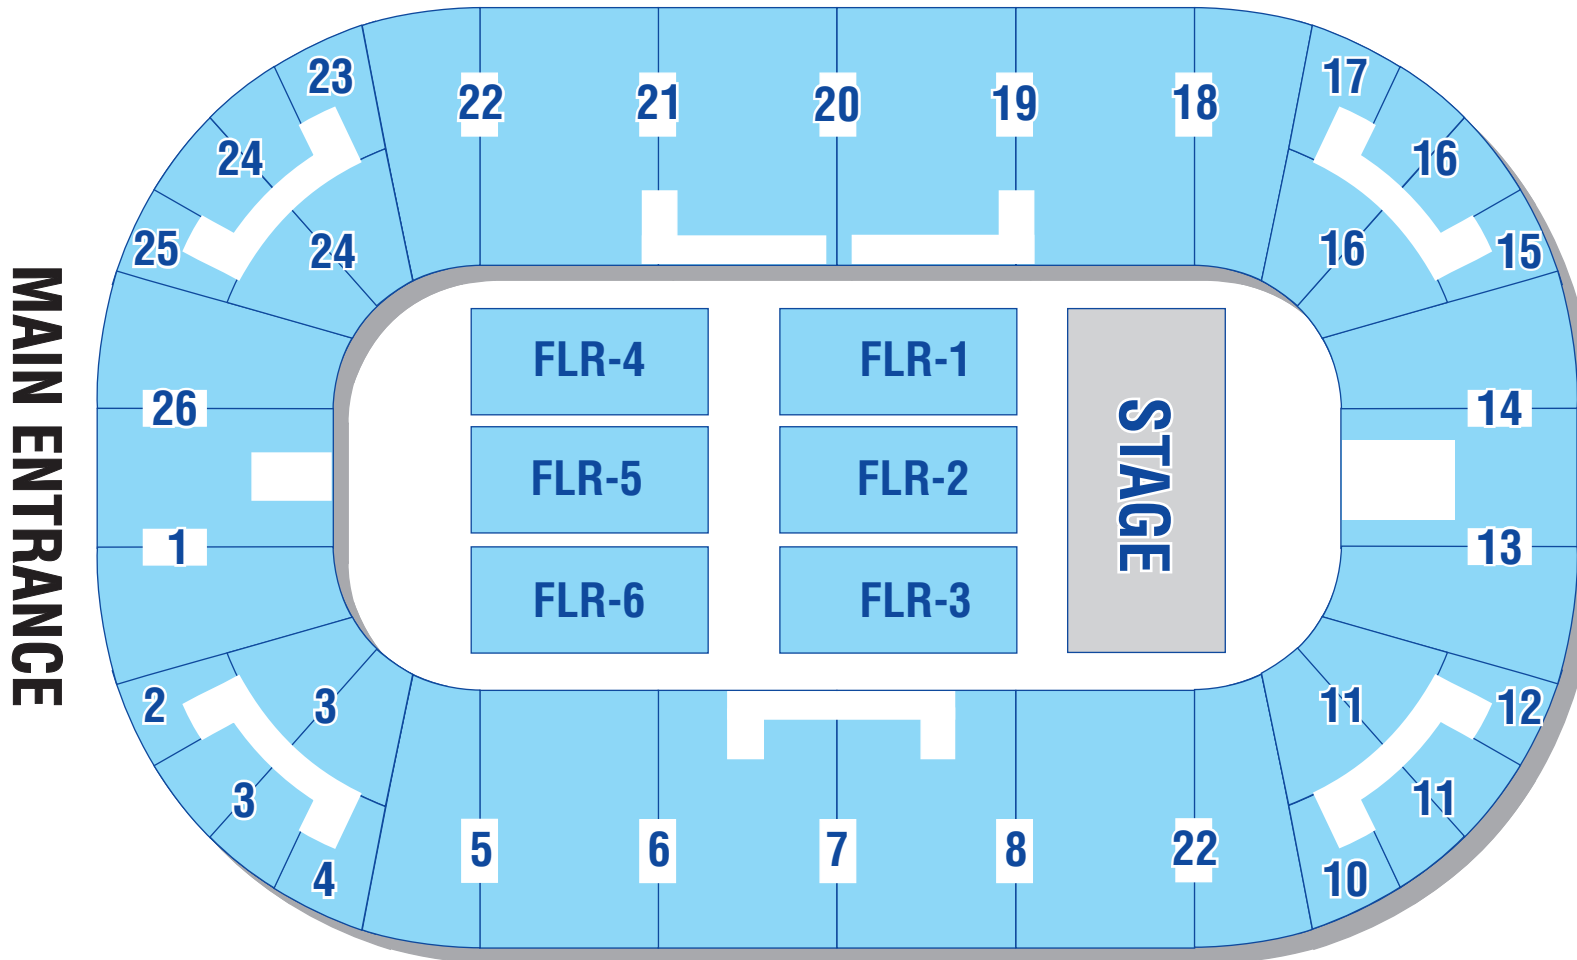

**SAA CULTURE SHOW**  
**Sat March 13, 2010 11:00am**

5500 Rose Cherry Place, Mississauga, ON L4Z 4B6 905-502-9100

**TICKET PRICES**

ALL TICKETS ARE  
**\$30**  
ALL SEATS ARE  
RESERVED

TICKET PRICES  
INCLUDE TAXES