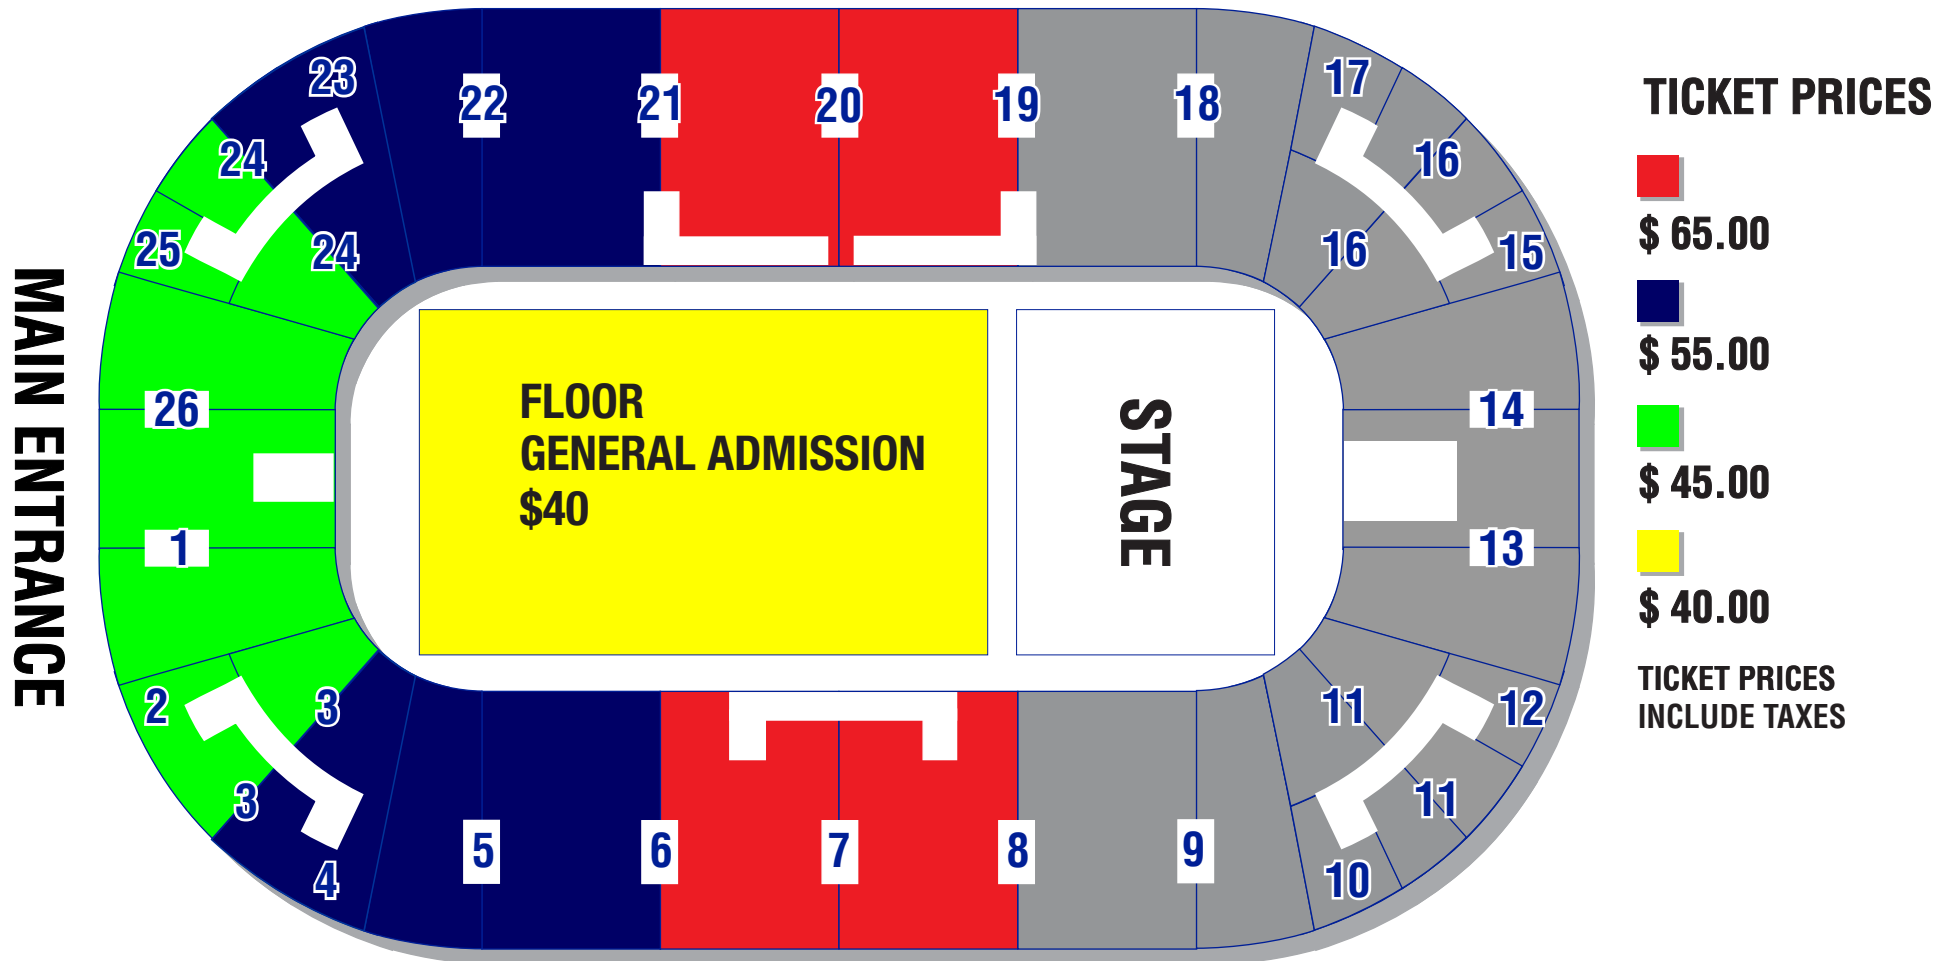

SIAVASH GHOMAYSHIA, SHAHRAM SHAPBAREH, KAMRAN & HOOMAN
SATURDAY, FEB 18, 2012 - 8:00 PM

5500 Rose Cherry Place, Mississauga, ON L4Z 4B6 905-502-9100

Regular Box Office Hours

Monday to Friday
9:00 am to 5:00 pm