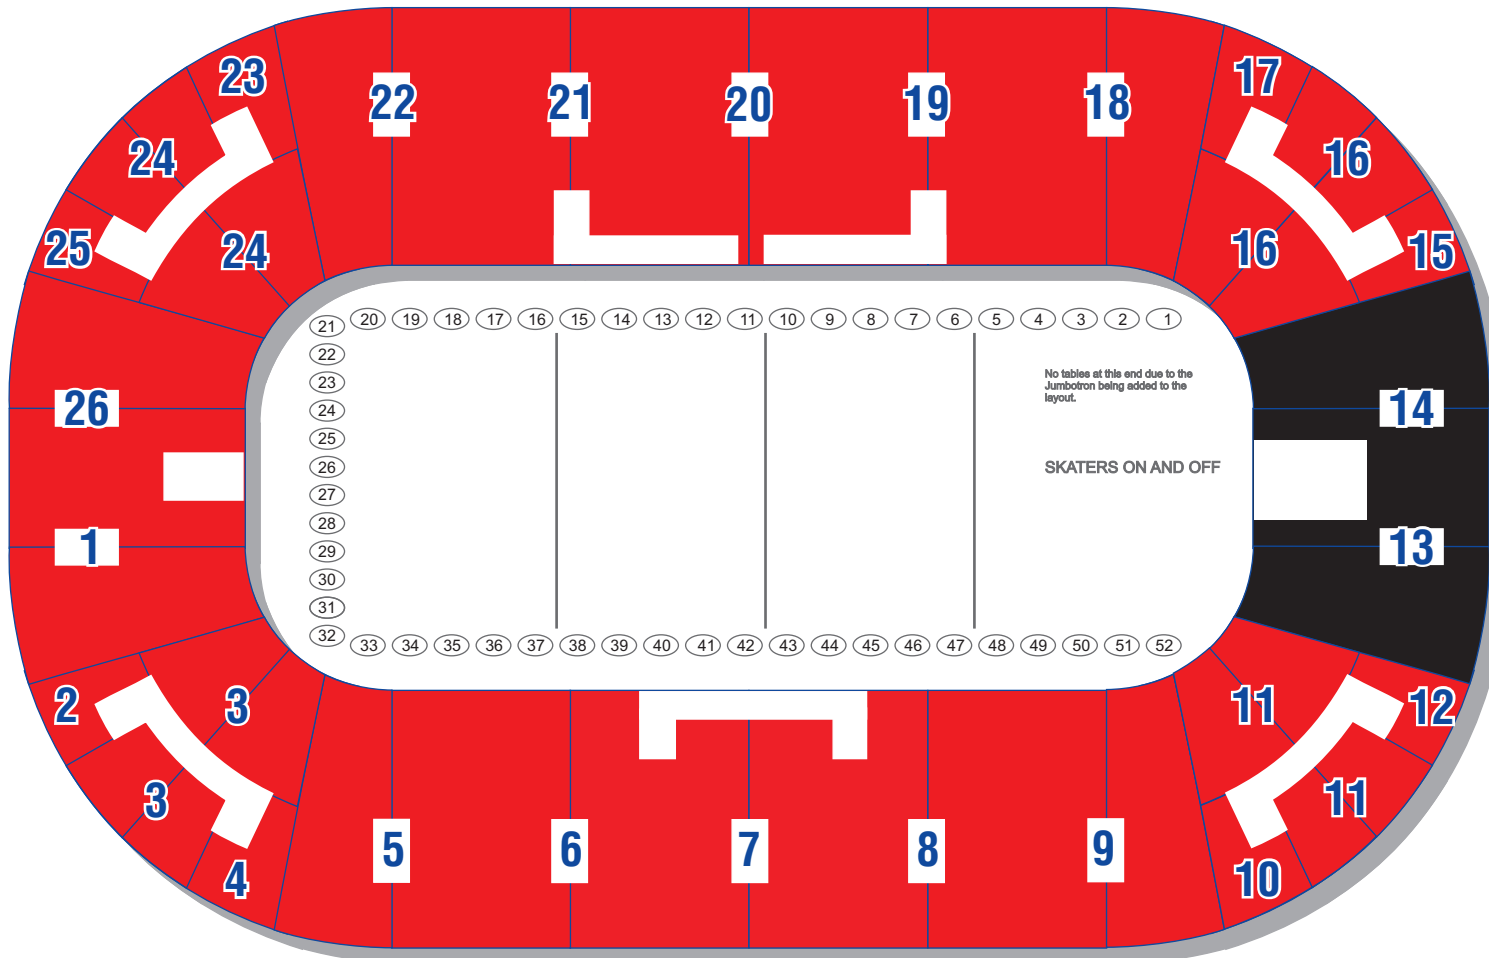

MARGARET GARRISON MEMORIAL ICE SHOW AND AWARDS CEREMONY

Saturday, May 15, 2010 7:00PM

5500 Rose Cherry Place, Mississauga, ON L4Z 4B6 905-502-9100

MAIN ENTRANCE

Master of Ceremonies
Kevin Frankish
and featuring the best skating
in Skate Canada – Central Ontario
from CanSkate to competitive
level.

TICKET PRICES

BOWL SEATING
\$35.00

NOT AVAILABLE

ICE SEATING
1 seat per table is \$70
or \$420 for 1 table of 6.

TO ORDER CALL
Patti White
Skate Canada Central Ontario
Tel : 905-760-9100 ext 224

Regular Box Office Hours