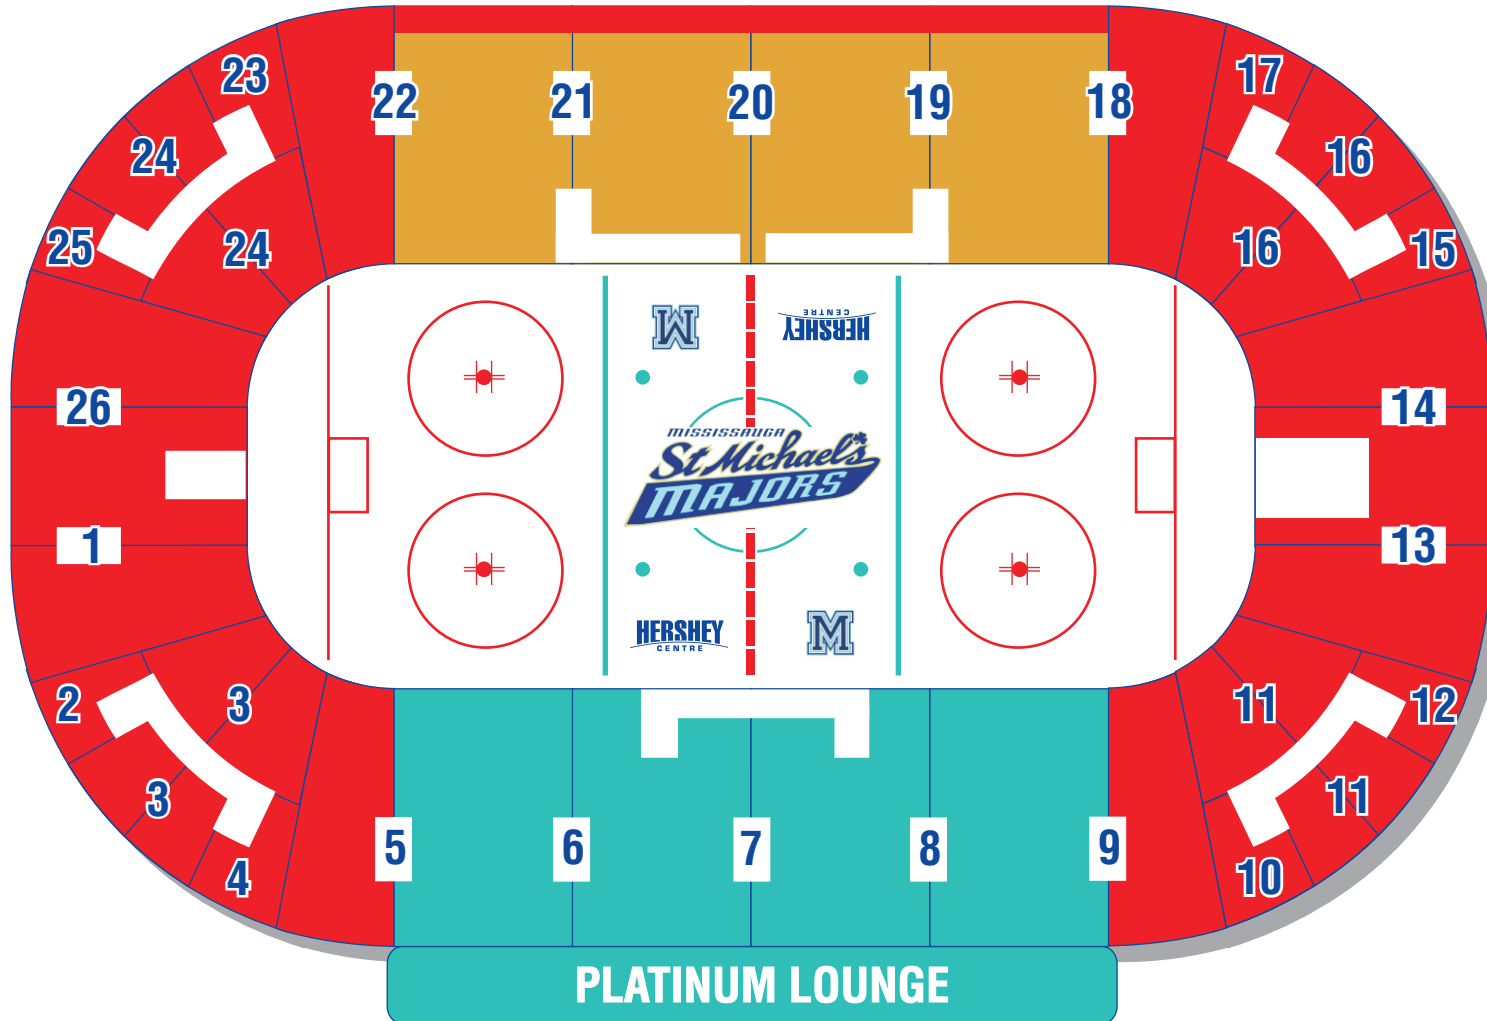

ST. MICHAEL'S MAJORS

Individual Game Tickets On Sale Now!

5500 Rose Cherry Place, Mississauga, ON L4Z 4B6 905-502-9100

MAIN ENTRANCE

TICKET PRICES

- ADVANCE \$12.95
GAME DAY \$14.95
- ADVANCE \$14.95
GAME DAY \$16.95
- ADVANCE \$19.95
GAME DAY \$21.95