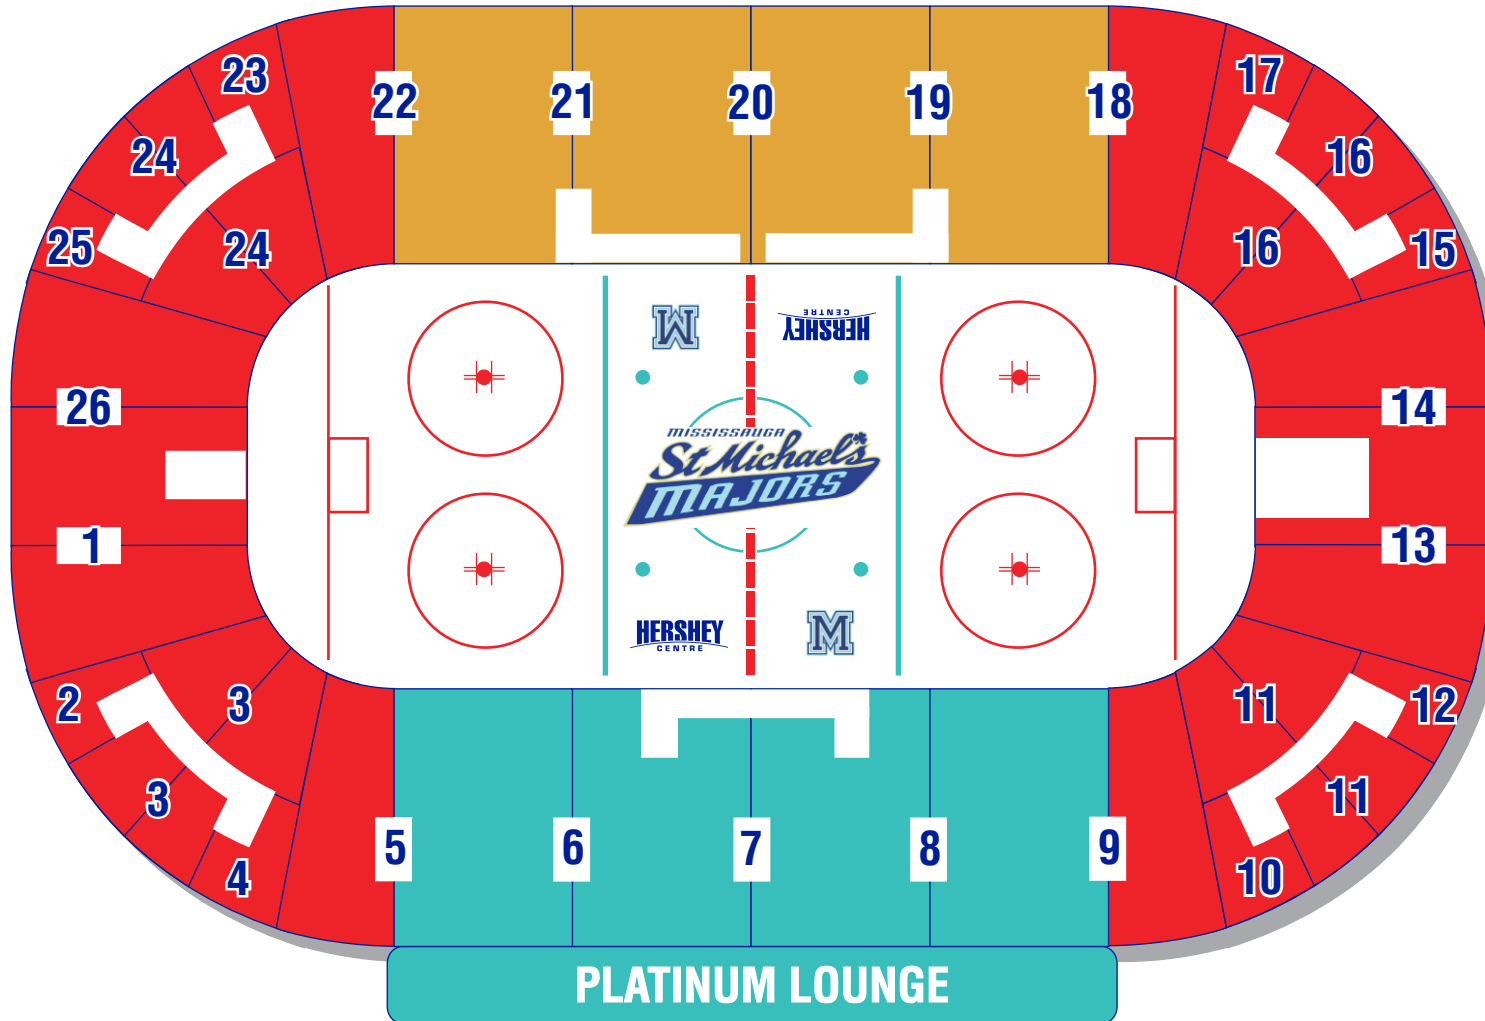

ST. MICHAEL'S MAJORS

Individual Game Tickets On Sale Now!

5500 Rose Cherry Place, Mississauga, ON L4Z 4B6 905-502-9100

MAIN ENTRANCE

TICKET PRICES

- ADVANCE \$14.65
GAME DAY \$16.90
- ADVANCE \$16.90
GAME DAY \$19.15
- ADVANCE \$22.55
GAME DAY \$24.80