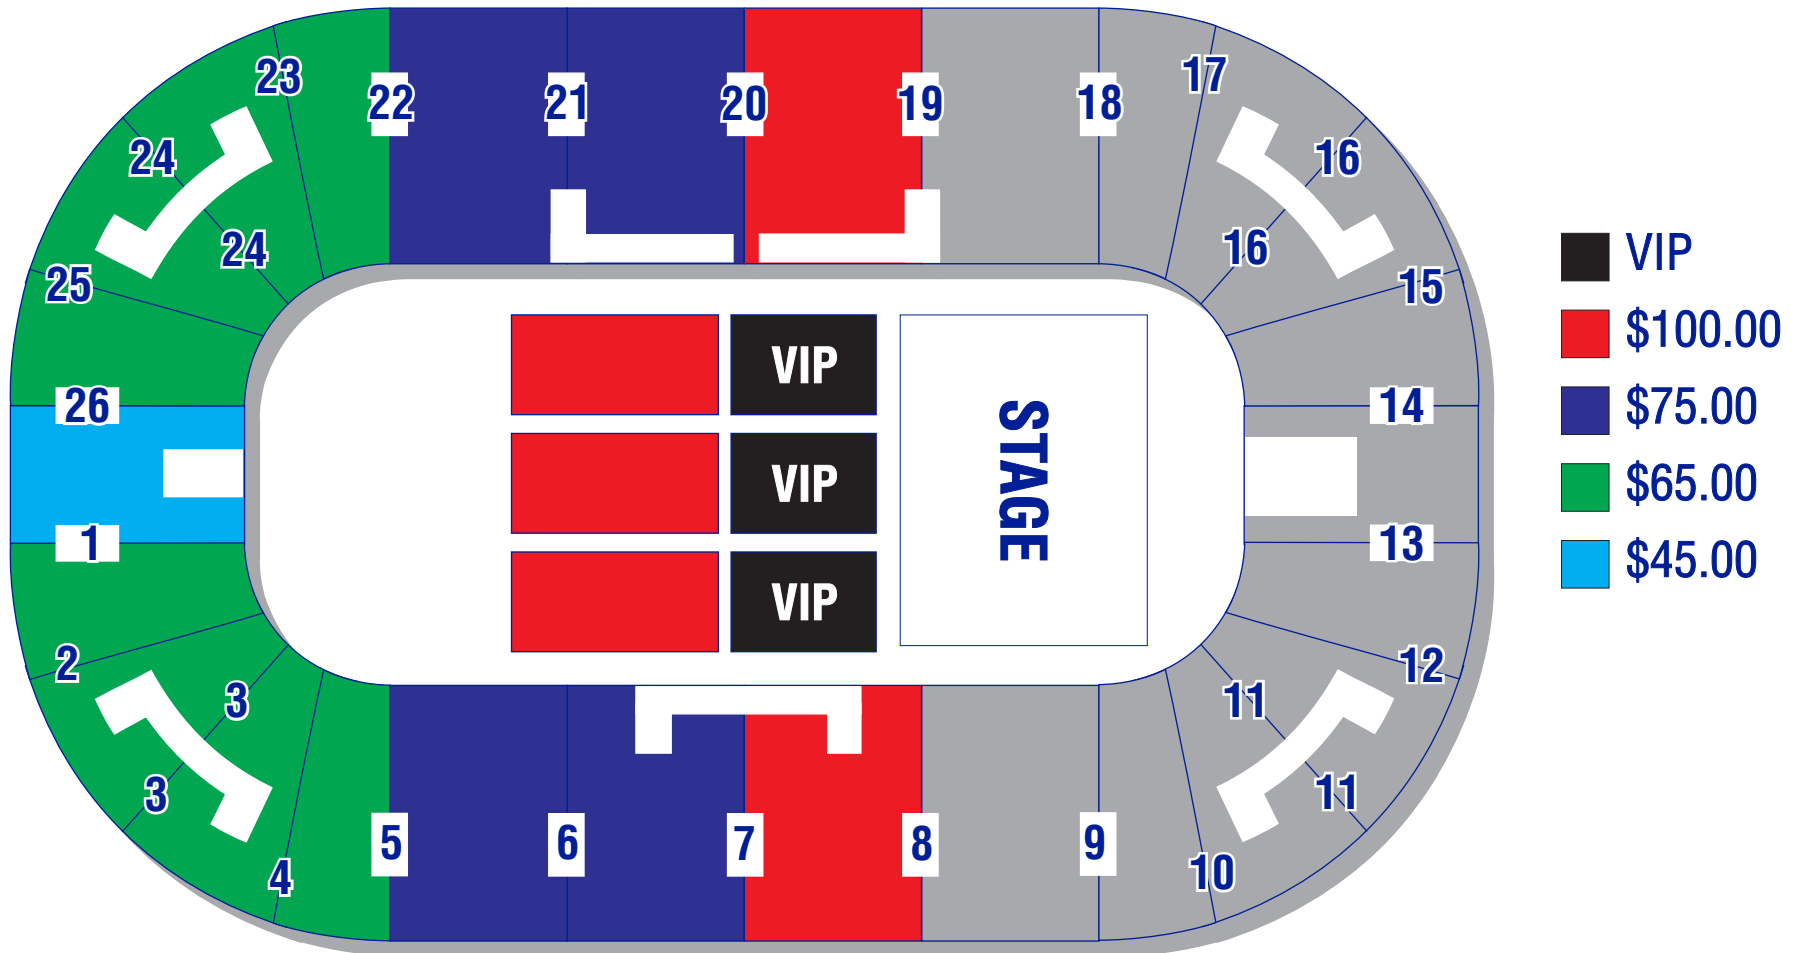

**WAVE 2010 - BABBU MAAN LIVE**  
**SATURDAY JULY 24, 2010 - 8:00 PM**

5500 Rose Cherry Place, Mississauga, ON L4Z 4B6 (905) 502-9100

**MAIN ENTRANCE**

**Regular Box Office Hours**

Monday to Friday  
9:00 am to 5:00 pm