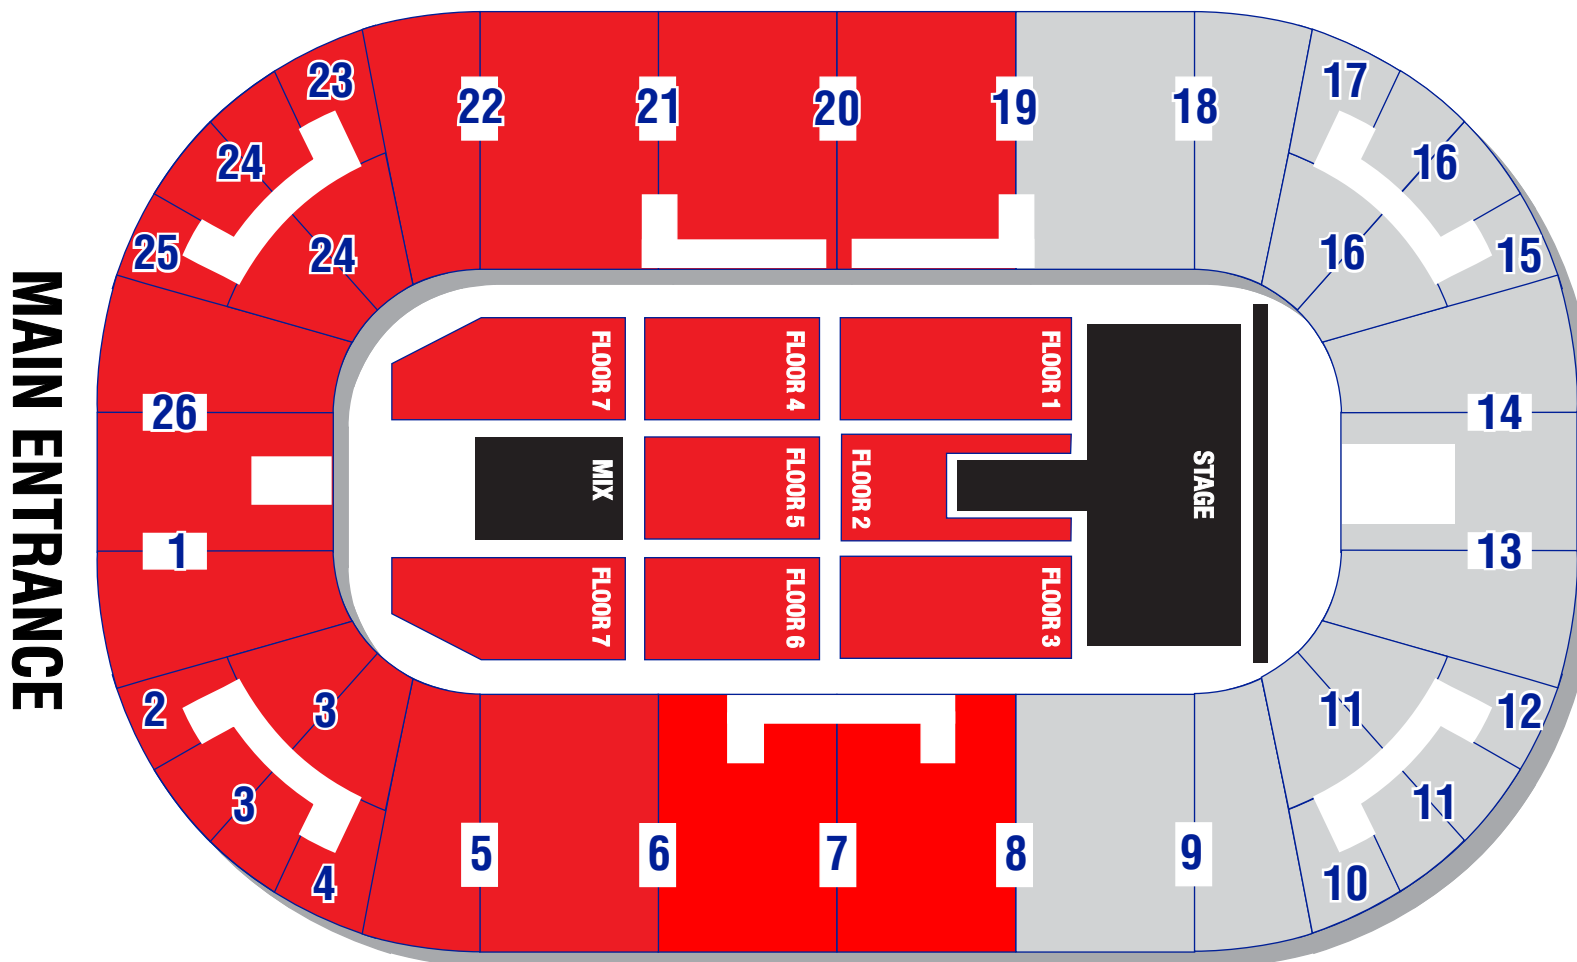

## TICKET PRICES

■  
**ALL SEATING**  
**\$45.00**

**PLUS APPLICABLE  
TAXES AND SERVICE  
CHARGES**

### Regular Box Office Hours

Monday to Friday  
9:00 am to 5:00 pm