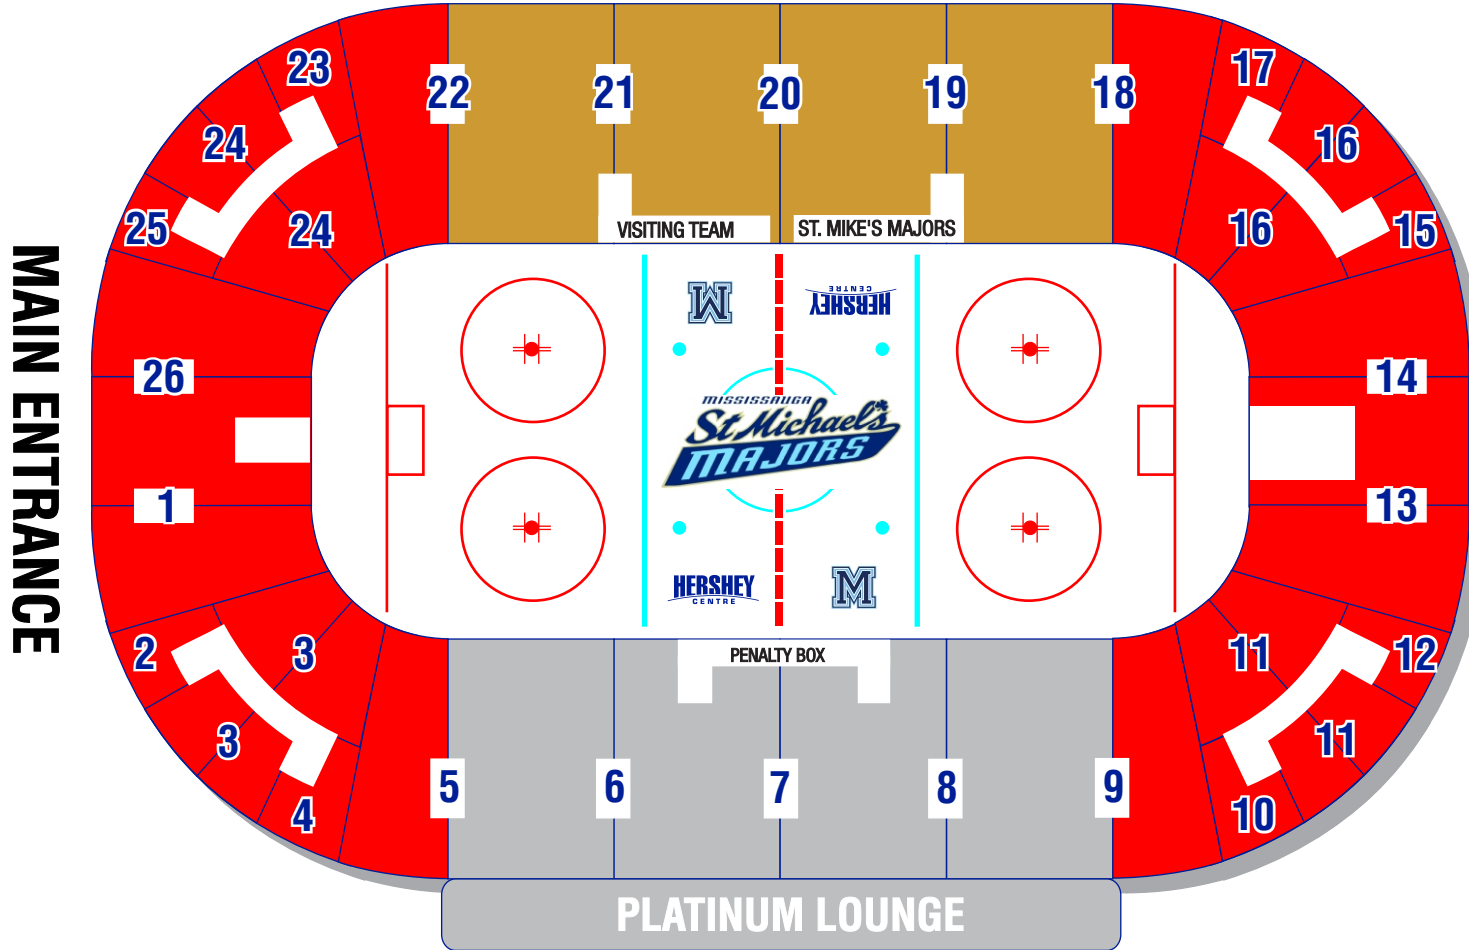

## TICKET PRICES

■ ADVANCE \$14.65  
GAME DAY \$16.90

■ ADVANCE \$16.90  
GAME DAY \$19.15

■ ADVANCE \$22.55  
GAME DAY \$24.80

TICKET PRICES  
INCLUDE HST

### BOX OFFICE HOURS

Monday to Friday 9:00am - 5:00pm  
Saturday 10:00am - 4:00pm