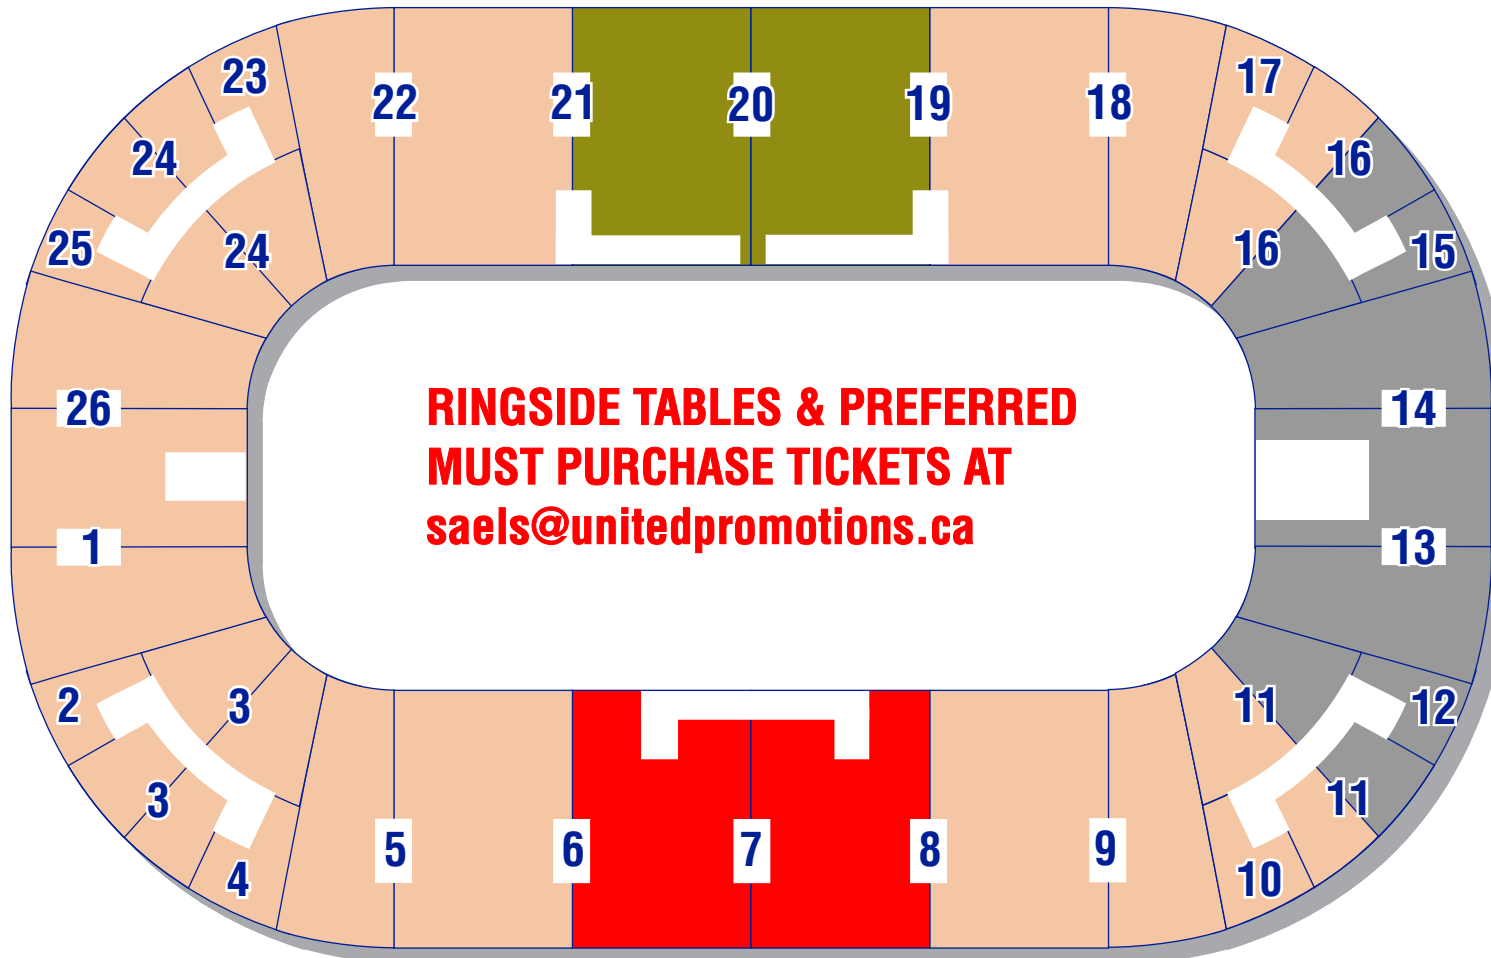

# UNDISPUTED (BOXING SERIES)

## Sat. July 10/2010 (8pm)

5500 Rose Cherry Place, Mississauga, ON L4Z 4B6 905-502-9100

**MAIN ENTRANCE**

### TICKET PRICES

- **PREFERRED**  
**\$55.00**
- **\$35.00**
- **\$25.00**

TICKET PRICES  
INCLUDE TAXES